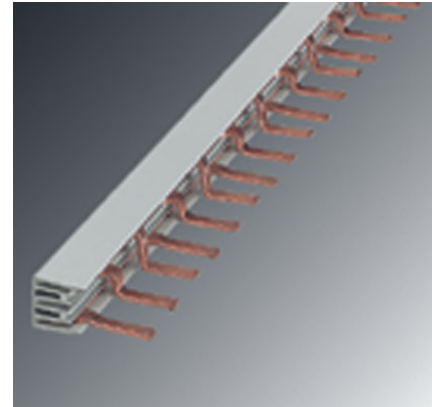

EB 56-18/L1-L2-L3

Order No.: 3009367

<http://eshop.phoenixcontact.de/phoenix/treeViewClick.do?UID=3009367>

Insertion bridge, 56-pos., insulated spine, divisible, 3-phase

Commercial data

EAN	4017918091811
Pack	5 Pcs.
Customs tariff	85369085
Weight/Piece	0.63 KG
Catalog page information	Page 306 (CL-2007)